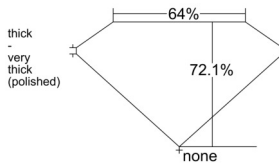

GIA®

FACSIMILE

GIA REPORT 5513737622

Verify this report at GIA.edu

GIA NATURAL DIAMOND DOSSIER®

March 27, 2025
GIA Report Number 5513737622
Shape and Cutting Style ..... Emerald Cut
Measurements ..... 5.99 x 4.61 x 3.32 mm

GRADING RESULTS

Carat Weight ..... 0.90 carat
Color Grade ..... J
Clarity Grade VS1

ADDITIONAL GRADING INFORMATION

Polish ..... Excellent
Symmetry ..... Excellent
Fluorescence ..... Faint
Clarity Characteristics ..... Crystal, Cloud
Inscription(s): GIA 5513737622

PROPORTIONS

Profile not to actual proportions

GRADING SCALES

GIA COLOR SCALE		GIA CLARITY SCALE			
COLORLESS	D	VERY VERY SLIGHTLY INCLUDED	FLAWLESS		
	E		INTERNALLY FLAWLESS		
	F	VERY SLIGHTLY INCLUDED	VVS₁		
	G		VVS₂		
	H		VS₁		
	NEAR COLORLESS	I	SLIGHTLY INCLUDED	VS₂	
		J		SI₁	
		FAINT	K	INCLUDED	SI₂
			L		I₁
			M		I₂
VERT LIGHT	N		LIGHT	I₃	
	O				
	P				
	Q				
	R