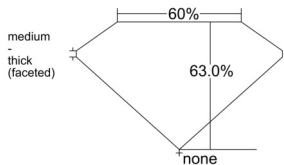

GIA®

FACSIMILE

GIA REPORT 5513794026

Verify this report at GIA.edu

GIA NATURAL DIAMOND DOSSIER®

April 02, 2025
GIA Report Number 5513794026
Shape and Cutting Style ..... Pear Brilliant
Measurements ..... 5.72 x 3.82 x 2.41 mm

GRADING RESULTS

Carat Weight ..... 0.32 carat
Color Grade ..... F
Clarity Grade VVS1

ADDITIONAL GRADING INFORMATION

Polish ..... Excellent
Symmetry ..... Very Good
Fluorescence ..... None
Clarity Characteristics..... Cloud, Pinpoint, Surface Graining
Inscription(s): GIA 5513794026

PROPORTIONS

Profile not to actual proportions

GRADING SCALES

GIA COLOR SCALE		GIA CLARITY SCALE			
COLORLESS	D	VERY VERY SLIGHTLY INCLUDED	FLAWLESS		
	E		INTERNALLY FLAWLESS		
	F	VERY SLIGHTLY INCLUDED	VVS₁		
	G		VVS₂		
	H		VS₁		
	NEAR COLORLESS	I	SLIGHTLY INCLUDED	VS₂	
		J		SI₁	
		FAINT	K	INCLUDED	SI₂
			L		I₁
			M		I₂
VERT LIGHT	N	LIGHT	I₃		
	O				
	P				
	Q				
	R				
	S