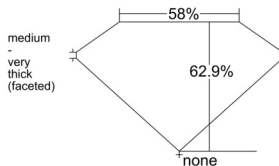

GIA®

FACSIMILE

GIA REPORT 5513811446

Verify this report at GIA.edu

GIA NATURAL DIAMOND DOSSIER®

April 04, 2025
GIA Report Number 5513811446
Shape and Cutting Style ..... Pear Brilliant
Measurements ..... 6.38 x 4.12 x 2.59 mm

GRADING RESULTS

Carat Weight ..... 0.41 carat
Color Grade ..... G
Clarity Grade VS1

ADDITIONAL GRADING INFORMATION

Polish ..... Excellent
Symmetry ..... Excellent
Fluorescence ..... Medium Blue
Clarity Characteristics ..... Crystal
Inscription(s): GIA 5513811446

PROPORTIONS

Profile not to actual proportions

GRADING SCALES

GIA COLOR SCALE		GIA CLARITY SCALE	
COLORLESS	D	VERY VERY SLIGHTLY INCLUDED	FLAWLESS
	E		INTERNALLY FLAWLESS
	F		VVS₁
	G		VVS₂
	H		VS₁
	I		VS₂
	J		SI₁
	K		SI₂
	L		I₁
	M		I₂
NEAR COLORLESS	N	SLIGHTLY INCLUDED	I₃
	O		
	P		
	Q		
FAINT	R	INCLUDED	
	S		
	T		
	U		
VERY LIGHT	V		
	W		
	X		
	Y		
LIGHT	Z