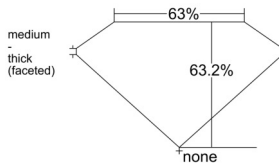

GIA®

FACSIMILE

GIA REPORT 5513817376

Verify this report at GIA.edu

GIA NATURAL DIAMOND DOSSIER®

April 07, 2025
GIA Report Number 5513817376
Shape and Cutting Style ..... Pear Brilliant
Measurements ..... 6.36 x 4.11 x 2.60 mm

GRADING RESULTS

Carat Weight ..... 0.41 carat
Color Grade ..... G
Clarity Grade VS1

ADDITIONAL GRADING INFORMATION

Polish ..... Excellent
Symmetry ..... Very Good
Fluorescence ..... None
Clarity Characteristics ..... Crystal
Inscription(s): GIA 5513817376

PROPORTIONS

Profile not to actual proportions

GRADING SCALES

GIA COLOR SCALE		GIA CLARITY SCALE			
COLORLESS	D	VERY VERY SLIGHTLY INCLUDED	FLAWLESS		
	E		INTERNALLY FLAWLESS		
	F		VVS₁		
	NEAR COLORLESS	G	VVS₂		
		H	VERY SLIGHTLY INCLUDED	VS₁	
		I		VS₂	
		FAINT	J	SLIGHTLY INCLUDED	SI₁
	K		SI₂		
	L		INCLUDED		I₁
	M			I₂	
N	I₃				
VERT LIGHT	O				
	P				
	Q				
	R				
	S				
	T				
	LIGHT	U			
		V			
W					
X					
Y					
Z