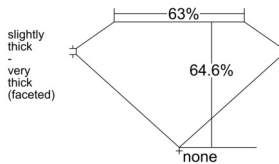

GIA®

FACSIMILE

GIA REPORT 5513845307

Verify this report at GIA.edu

GIA NATURAL DIAMOND DOSSIER®

April 09, 2025
GIA Report Number 5513845307
Shape and Cutting Style ..... Pear Brilliant
Measurements ..... 5.49 x 3.72 x 2.40 mm

GRADING RESULTS

Carat Weight ..... 0.30 carat
Color Grade ..... F
Clarity Grade VVS1

ADDITIONAL GRADING INFORMATION

Polish ..... Excellent
Symmetry ..... Excellent
Fluorescence ..... Faint
Clarity Characteristics ..... Feather
Inscription(s): GIA 5513845307

PROPORTIONS

Profile not to actual proportions

GRADING SCALES

GIA COLOR SCALE		GIA CLARITY SCALE			
COLORLESS	D	VERY VERY SLIGHTLY INCLUDED	FLAWLESS		
	E		INTERNALLY FLAWLESS		
	F	VERY SLIGHTLY INCLUDED	VVS₁		
	G		VVS₂		
	H		VS₁		
	NEAR COLORLESS	I	SLIGHTLY INCLUDED	VS₂	
		J		SI₁	
		FAINT	K	INCLUDED	SI₂
			L		I₁
			M		I₂
VERT LIGHT	N	LIGHT	I₃		
	O				
	P				
	Q				
	R				
	S				
	T