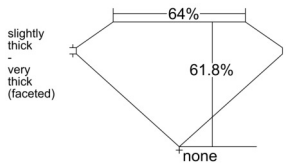

GIA®

FACSIMILE

GIA REPORT 5513857936

Verify this report at GIA.edu

GIA NATURAL DIAMOND DOSSIER®

April 11, 2025
GIA Report Number 5513857936
Shape and Cutting Style ..... Pear Brilliant
Measurements ..... 5.86 x 3.92 x 2.42 mm

GRADING RESULTS

Carat Weight ..... 0.33 carat
Color Grade ..... E
Clarity Grade VS1

ADDITIONAL GRADING INFORMATION

Polish ..... Excellent
Symmetry ..... Very Good
Fluorescence ..... None
Clarity Characteristics ..... Crystal
Inscription(s): GIA 5513857936

PROPORTIONS

Profile not to actual proportions

GRADING SCALES

GIA COLOR SCALE		GIA CLARITY SCALE			
COLORLESS	D	VERY VERY SLIGHTLY INCLUDED	FLAWLESS		
	E		INTERNALLY FLAWLESS		
	F	VERY SLIGHTLY INCLUDED	VVS₁		
	G		VVS₂		
	H		VS₁		
	NEAR COLORLESS	I	SLIGHTLY INCLUDED	VS₂	
		J		SI₁	
		FAINT	K	INCLUDED	SI₂
			L		I₁
			M		I₂
VERT LIGHT	N	LIGHT	I₃		
	O				
	P				
	Q				
	R