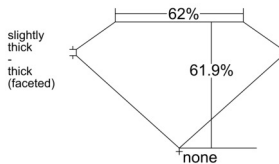

GIA®

FACSIMILE

GIA REPORT 5513910391

Verify this report at GIA.edu

GIA NATURAL DIAMOND DOSSIER®

April 17, 2025
GIA Report Number 5513910391
Shape and Cutting Style ..... Pear Brilliant
Measurements ..... 6.36 x 4.24 x 2.63 mm

GRADING RESULTS

Carat Weight ..... 0.43 carat
Color Grade ..... D
Clarity Grade VS1

ADDITIONAL GRADING INFORMATION

Polish ..... Excellent
Symmetry ..... Excellent
Fluorescence ..... Faint
Clarity Characteristics ..... Crystal, Pinpoint
Inscription(s): GIA 5513910391

PROPORTIONS

Profile not to actual proportions

GRADING SCALES

GIA COLOR SCALE		GIA CLARITY SCALE			
COLORLESS	D	VERY VERY SLIGHTLY INCLUDED	FLAWLESS		
	E		INTERNALLY FLAWLESS		
	F	VERY SLIGHTLY INCLUDED	VVS₁		
	G		VVS₂		
	H		VS₁		
	NEAR COLORLESS	I	SLIGHTLY INCLUDED	VS₂	
		J		SI₁	
		FAINT	K	INCLUDED	SI₂
			L		I₁
			M		I₂
VERT LIGHT	N		INCLUDED	I₃	
	O				
	P				
	Q				
	R				
	S				
LIGHT	T				
	U				
	V				
	W				
	X				
Y					
Z