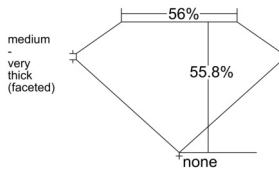

GIA®

FACSIMILE

GIA REPORT 5513940995

Verify this report at GIA.edu

GIA NATURAL DIAMOND DOSSIER®

April 22, 2025
GIA Report Number 5513940995
Shape and Cutting Style ..... Heart Brilliant
Measurements ..... 5.30 x 6.24 x 3.48 mm

GRADING RESULTS

Carat Weight ..... 0.70 carat
Color Grade ..... E
Clarity Grade VVS1

ADDITIONAL GRADING INFORMATION

Polish ..... Excellent
Symmetry ..... Very Good
Fluorescence ..... Faint
Clarity Characteristics..... Pinpoint, Feather
Inscription(s): GIA 5513940995

PROPORTIONS

Profile not to actual proportions

GRADING SCALES

GIA COLOR SCALE		GIA CLARITY SCALE			
COLORLESS	D	VERY VERY SLIGHTLY INCLUDED	FLAWLESS		
	E		INTERNALLY FLAWLESS		
	F	VERY SLIGHTLY INCLUDED	VVS₁		
	G		VVS₂		
	H		VS₁		
	NEAR COLORLESS	I	SLIGHTLY INCLUDED	VS₂	
		J		SI₁	
		FAINT	K	INCLUDED	SI₂
			L		I₁
			M		I₂
N			I₃		
VERT LIGHT	O	INCLUDED			
	P				
	Q				
	R				
	S				
	T				
	U				
	V				
LIGHT	W				
	X				
	Y				
	Z