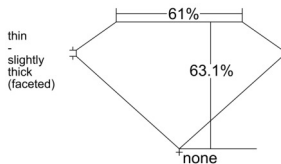

GIA®

FACSIMILE

GIA REPORT 5513999698

Verify this report at GIA.edu

GIA NATURAL DIAMOND DOSSIER®

April 26, 2025
GIA Report Number 5513999698
Shape and Cutting Style ..... Pear Brilliant
Measurements ..... 5.86 x 3.90 x 2.47 mm

GRADING RESULTS

Carat Weight ..... 0.33 carat
Color Grade ..... E
Clarity Grade VS1

ADDITIONAL GRADING INFORMATION

Polish ..... Excellent
Symmetry ..... Very Good
Fluorescence ..... None
Clarity Characteristics..... Crystal, Cloud, Needle, Pinpoint
Inscription(s): GIA 5513999698

PROPORTIONS

Profile not to actual proportions

GRADING SCALES

GIA COLOR SCALE		GIA CLARITY SCALE			
COLORLESS	D	VERY VERY SLIGHTLY INCLUDED	FLAWLESS		
	E		INTERNALLY FLAWLESS		
	F	VERY SLIGHTLY INCLUDED	VVS₁		
	G		VVS₂		
	H		VS₁		
	NEAR COLORLESS	I	SLIGHTLY INCLUDED	VS₂	
		J		SI₁	
		FAINT	K	INCLUDED	SI₂
			L		I₁
			M		I₂
VERT LIGHT	N	LIGHT	I₃		
	O				
	P				
	Q				
	R