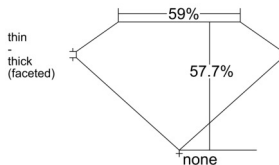

GIA®

FACSIMILE

GIA REPORT 5516011791

Verify this report at GIA.edu

GIA NATURAL DIAMOND DOSSIER®

December 17, 2024
GIA Report Number 5516011791
Shape and Cutting Style ..... Heart Brilliant
Measurements ..... 4.55 x 5.13 x 2.96 mm

GRADING RESULTS

Carat Weight ..... 0.40 carat
Color Grade ..... E
Clarity Grade VVS2

ADDITIONAL GRADING INFORMATION

Polish ..... Excellent
Symmetry ..... Very Good
Fluorescence ..... None
Clarity Characteristics ..... Cloud, Indented Natural
Inscription(s): GIA 5516011791

PROPORTIONS

Profile not to actual proportions

GRADING SCALES

GIA COLOR SCALE		GIA CLARITY SCALE	
COLORLESS	D	VERY VERY SLIGHTLY INCLUDED	FLAWLESS
	E		INTERNALLY FLAWLESS
	F		VVS₁
	G		VVS₂
	H		VS₁
	I		VS₂
	J		SI₁
	K		SI₂
	L		I₁
	M		I₂
NEAR COLORLESS	N	SLIGHTLY INCLUDED	I₃
	O		
	P		
	Q		
FAINT	R		
	S		
	T		
	U		
VERT LIGHT	V		
	W		
	X		
	Y		
LIGHT	Z