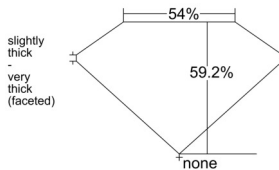

GIA®

FACSIMILE

GIA REPORT 5516025564

Verify this report at GIA.edu

GIA NATURAL DIAMOND DOSSIER®

December 19, 2024
GIA Report Number 5516025564
Shape and Cutting Style ..... Heart Brilliant
Measurements ..... 5.72 x 6.78 x 4.02 mm

GRADING RESULTS

Carat Weight ..... 0.90 carat
Color Grade ..... D
Clarity Grade VS2

ADDITIONAL GRADING INFORMATION

Polish ..... Excellent
Symmetry ..... Excellent
Fluorescence ..... Medium Blue
Clarity Characteristics ..... Cloud, Crystal
Inscription(s): GIA 5516025564

PROPORTIONS

Profile not to actual proportions

GRADING SCALES

GIA COLOR SCALE		GIA CLARITY SCALE			
COLORLESS	D	VERY VERY SLIGHTLY INCLUDED	FLAWLESS		
	E		INTERNALLY FLAWLESS		
	F	VERY SLIGHTLY INCLUDED	VVS₁		
	G		VVS₂		
	H		VS₁		
	NEAR COLORLESS	I	SLIGHTLY INCLUDED	VS₂	
		J		SI₁	
		FAINT	K	INCLUDED	SI₂
			L		I₁
			M		I₂
VERY LIGHT			N	LIGHT	I₃
			O		
			P		
	Q				
LIGHT	R				
	S				
	T				
	U				
	V				
	Z