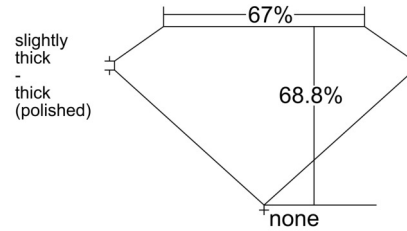

GIA NATURAL DIAMOND GRADING REPORT

December 20, 2024
 GIA Report Number 5516027122
 Shape and Cutting Style Emerald Cut
 Measurements 8.19 x 5.89 x 4.05 mm

GRADING RESULTS

Carat Weight 2.00 carat
 Color Grade G
 Clarity Grade VS2

ADDITIONAL GRADING INFORMATION

Polish Excellent
 Symmetry Excellent
 Fluorescence None

Inscription(s): GIA 5516027122

Comments: Additional clouds are not shown. Pinpoints are not shown.

PROPORTIONS

Profile not to actual proportions

CLARITY CHARACTERISTICS

KEY TO SYMBOLS*

- Feather
- Cloud

* Red symbols denote internal characteristics (inclusions). Green or black symbols denote external characteristics (blemishes). Diagram is an approximate representation of the diamond, and symbols shown indicate type, position, and approximate size of clarity characteristics. All clarity characteristics may not be shown. Details of finish are not shown.