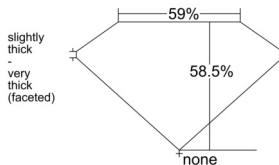

GIA®

FACSIMILE

GIA REPORT 5516070924

Verify this report at GIA.edu

GIA NATURAL DIAMOND DOSSIER®

December 26, 2024
GIA Report Number 5516070924
Shape and Cutting Style ..... Heart Brilliant
Measurements ..... 4.69 x 5.28 x 3.09 mm

GRADING RESULTS

Carat Weight ..... 0.46 carat
Color Grade ..... G
Clarity Grade SI1

ADDITIONAL GRADING INFORMATION

Polish ..... Excellent
Symmetry ..... Very Good
Fluorescence ..... None
Clarity Characteristics ..... Crystal, Cloud
Inscription(s): GIA 5516070924

PROPORTIONS

Profile not to actual proportions

GRADING SCALES

GIA COLOR SCALE		GIA CLARITY SCALE			
COLORLESS	D	NEAR COLORLESS	FLAWLESS		
	E		INTERNALLY FLAWLESS		
	F		VERY VERY SLIGHTLY INCLUDED	VVS₁	
	G			VVS₂	
	H		VERY SLIGHTLY INCLUDED	VS₁	
	I			VS₂	
	J			SLIGHTLY INCLUDED	SI₁
	K		SI₂		
	L		INCLUDED		I₁
	M				I₂
N	I₃				
O					
P					
Q					
R					
S					
T					
U					
V					
W					
X					
Y					
Z