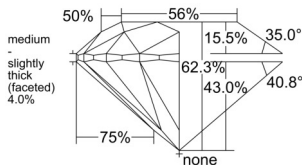

GIA®

FACSIMILE

GIA REPORT 5516073363

Verify this report at GIA.edu

GIA NATURAL DIAMOND DOSSIER®

December 26, 2024
GIA Report Number 5516073363
Shape and Cutting Style ..... Round Brilliant
Measurements ..... 4.31 - 4.34 x 2.69 mm

GRADING RESULTS

Carat Weight ..... 0.31 carat
Color Grade ..... G
Clarity Grade VVS1
Cut Grade ..... Excellent

ADDITIONAL GRADING INFORMATION

Polish ..... Excellent
Symmetry ..... Excellent
Fluorescence ..... Medium Blue
Clarity Characteristics ..... Pinpoint, Feather
Inscription(s): GIA 5516073363

PROPORTIONS

Profile to actual proportions