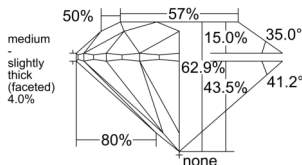

GIA®

FACSIMILE

GIA REPORT 5516087920

Verify this report at GIA.edu

GIA NATURAL DIAMOND DOSSIER®

December 27, 2024
GIA Report Number 5516087920
Shape and Cutting Style ..... Round Brilliant
Measurements ..... 5.35 - 5.39 x 3.38 mm

GRADING RESULTS

Carat Weight ..... 0.60 carat
Color Grade ..... F
Clarity Grade S11
Cut Grade ..... Excellent

ADDITIONAL GRADING INFORMATION

Polish ..... Excellent
Symmetry ..... Excellent
Fluorescence ..... None
Clarity Characteristics ..... Crystal, Cloud, Cavity
Inscription(s): GIA 5516087920

PROPORTIONS

GRADING SCALES

GIA COLOR SCALE

COLOREDNESS	D
	E
	F
	G
	H
	I
	J
NEAR COLORLESS	K
	L
Faint	M
	N
	O
	P
Very Light	Q
	R
	S
	T
	U
	V
Light	W
	X
	Y
	Z

GIA CLARITY SCALE

VERY VERY SLIGHTLY INCLUDED	FLAWLESS
	INTERNALLY FLAWLESS
VERY SLIGHTLY INCLUDED	VVS₁
	VVS₂
SLIGHTLY INCLUDED	VS₁
	VS₂
INCLUDED	SI₁
	SI₂
	I₁
	I₂
	I₃

GIA CUT SCALE

EXCELLENT
VERY GOOD
GOOD
FAIR
POOR