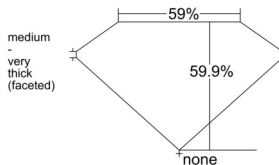

GIA®

FACSIMILE

GIA REPORT 5516096520

Verify this report at GIA.edu

GIA NATURAL DIAMOND DOSSIER®

December 30, 2024
GIA Report Number 5516096520
Shape and Cutting Style ..... Heart Brilliant
Measurements ..... 5.47 x 6.43 x 3.85 mm

GRADING RESULTS

Carat Weight ..... 0.79 carat
Color Grade I
Clarity Grade VVS1

ADDITIONAL GRADING INFORMATION

Polish ..... Excellent
Symmetry ..... Excellent
Fluorescence ..... None
Clarity Characteristics ..... Pinpoint, Feather
Inscription(s): GIA 5516096520

PROPORTIONS

Profile not to actual proportions

GRADING SCALES

GIA COLOR SCALE		GIA CLARITY SCALE			
COLORLESS	D	VERY VERY SLIGHTLY INCLUDED	FLAWLESS		
	E		INTERNALLY FLAWLESS		
	F		VVS₁		
	NEAR COLORLESS	G	VERY SLIGHTLY INCLUDED	VVS₂	
		H		VS₁	
		FANT	I	SLIGHTLY INCLUDED	VS₂
			J		SI₁
	LIGHT	K	INCLUDED	SI₂	
		L		I₁	
		M	NOT LISTED	I₂	
N		I₃			
O					
P					
Q					
R					
S					
T					
U					
V					
W					
X					
Y					
Z