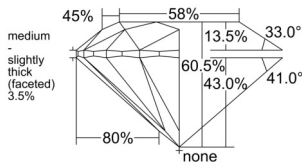

GIA®

FACSIMILE

GIA REPORT 5516097564

Verify this report at GIA.edu

GIA NATURAL DIAMOND DOSSIER®

December 30, 2024
GIA Report Number 5516097564
Shape and Cutting Style ..... Round Brilliant
Measurements ..... 5.48 - 5.51 x 3.32 mm

GRADING RESULTS

Carat Weight ..... 0.61 carat
Color Grade ..... E
Clarity Grade VS2
Cut Grade ..... Excellent

ADDITIONAL GRADING INFORMATION

Polish ..... Excellent
Symmetry ..... Excellent
Fluorescence ..... None
Clarity Characteristics..... Crystal, Cloud, Feather
Inscription(s): GIA 5516097564

PROPORTIONS

Profile to actual proportions