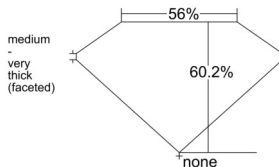

GIA®

FACSIMILE

GIA REPORT 5516114666

Verify this report at GIA.edu

GIA NATURAL DIAMOND DOSSIER®

January 02, 2025
GIA Report Number 5516114666
Shape and Cutting Style ..... Heart Brilliant
Measurements ..... 4.64 x 5.50 x 3.31 mm

GRADING RESULTS

Carat Weight ..... 0.50 carat
Color Grade ..... H
Clarity Grade VVS1

ADDITIONAL GRADING INFORMATION

Polish ..... Excellent
Symmetry ..... Excellent
Fluorescence ..... None
Clarity Characteristics ..... Pinpoint, Feather
Inscription(s): GIA 5516114666

PROPORTIONS

Profile not to actual proportions

GRADING SCALES

GIA COLOR SCALE		GIA CLARITY SCALE	
COLORLESS	D	VERY VERY SLIGHTLY INCLUDED	FLAWLESS
	E		INTERNALLY FLAWLESS
	F		VVS₁
	G		VVS₂
	H		VS₁
	I		VS₂
	J		SI₁
	K		SI₂
	L		I₁
	M		I₂
NEAR COLORLESS	N	SLIGHTLY INCLUDED	I₃
	O		
	P		
	Q		
FAINT	R		
	S		
	T		
	U		
VERY LIGHT	V		
	W		
	X		
	Y		
LIGHT	Z