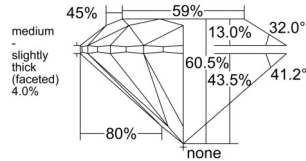

GIA®

FACSIMILE

GIA REPORT 5516119624

Verify this report at GIA.edu

GIA NATURAL DIAMOND DOSSIER®

January 02, 2025
GIA Report Number 5516119624
Shape and Cutting Style ..... Round Brilliant
Measurements ..... 3.64 - 3.66 x 2.21 mm

GRADING RESULTS

Carat Weight ..... 0.18 carat
Color Grade ..... F
Clarity Grade VVS1
Cut Grade ..... Excellent

ADDITIONAL GRADING INFORMATION

Polish ..... Excellent
Symmetry ..... Excellent
Fluorescence ..... None
Clarity Characteristics ..... Pinpoint, Feather
Inscription(s): GIA 5516119624

PROPORTIONS

Profile to actual proportions

GRADING SCALES

GIA COLOR SCALE	GIA CLARITY SCALE	GIA CUT SCALE	
D	FLAWLESS	EXCELLENT	
E	INTERNALLY FLAWLESS		
F		VVS₁	VERY GOOD
G	VVS₂		
H	VS₁	GOOD	
I	VS₂		
J	SI₁	FAIR	
K	SI₂		
L	I₁	POOR	
M			
N			
O	I₂		
P			
Q			
R	I₃		
S			
T			
U			
V			
W			
X			
Y			
Z