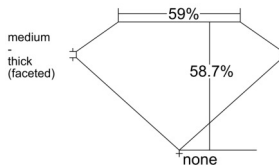

GIA®

FACSIMILE

GIA REPORT 5516128499

Verify this report at GIA.edu

GIA NATURAL DIAMOND DOSSIER®

January 03, 2025
GIA Report Number 5516128499
Shape and Cutting Style ..... Heart Brilliant
Measurements ..... 4.80 x 5.59 x 3.28 mm

GRADING RESULTS

Carat Weight ..... 0.50 carat
Color Grade ..... F
Clarity Grade VS2

ADDITIONAL GRADING INFORMATION

Polish ..... Excellent
Symmetry ..... Excellent
Fluorescence ..... None
Clarity Characteristics ..... Feather
Inscription(s): GIA 5516128499

PROPORTIONS

Profile not to actual proportions

GRADING SCALES

GIA COLOR SCALE		GIA CLARITY SCALE			
COLORLESS	D	VERY VERY SLIGHTLY INCLUDED	FLAWLESS		
	E		INTERNALLY FLAWLESS		
	F	VERY SLIGHTLY INCLUDED	VVS₁		
	G		VVS₂		
	H		VS₁		
	NEAR COLORLESS	I	SLIGHTLY INCLUDED	VS₂	
		J		SI₁	
		FAINT	K	INCLUDED	SI₂
			L		I₁
			M		I₂
VERT LIGHT	N	INCLUDED	I₃		
	O				
	P				
	Q				
	R				
	S				
	T				
LIGHT	U				
	V				
	W				
	X				
Y					
Z