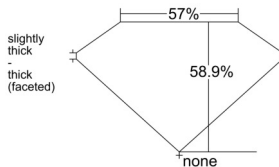

GIA®

FACSIMILE

GIA REPORT 5516135844

Verify this report at GIA.edu

GIA NATURAL DIAMOND DOSSIER®

January 06, 2025
GIA Report Number 5516135844
Shape and Cutting Style ..... Heart Brilliant
Measurements ..... 5.44 x 6.14 x 3.62 mm

GRADING RESULTS

Carat Weight ..... 0.70 carat
Color Grade ..... E
Clarity Grade SI1

ADDITIONAL GRADING INFORMATION

Polish ..... Excellent
Symmetry ..... Excellent
Fluorescence ..... None
Clarity Characteristics ..... Feather, Crystal
Inspection(s): GIA 5516135844

PROPORTIONS

Profile not to actual proportions

GRADING SCALES

GIA COLOR SCALE		GIA CLARITY SCALE			
COLORLESS	D	VERY VERY SLIGHTLY INCLUDED	FLAWLESS		
	E		INTERNALLY FLAWLESS		
	F	VERY SLIGHTLY INCLUDED	VVS₁		
	G		VVS₂		
	H		VS₁		
	NEAR COLORLESS	I	SLIGHTLY INCLUDED	VS₂	
		J		SI₁	
		FAINT	K	INCLUDED	SI₂
			L		I₁
			M		I₂
VERT LIGHT	N	LIGHT	I₃		
	O				
	P				
	Q				
	R