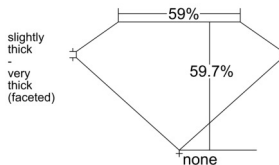

GIA®

FACSIMILE

GIA REPORT 5516166786

Verify this report at GIA.edu

GIA NATURAL DIAMOND DOSSIER®

January 08, 2025
GIA Report Number 5516166786
Shape and Cutting Style ..... Heart Brilliant
Measurements ..... 5.80 x 6.52 x 3.89 mm

GRADING RESULTS

Carat Weight ..... 0.90 carat
Color Grade ..... F
Clarity Grade S11

ADDITIONAL GRADING INFORMATION

Polish ..... Excellent
Symmetry ..... Excellent
Fluorescence ..... None
Clarity Characteristics ..... Twinning Wisp
Inspection(s): GIA 5516166786

PROPORTIONS

Profile not to actual proportions

GRADING SCALES

GIA COLOR SCALE		GIA CLARITY SCALE	
COLORLESS	D	VERY VERY SLIGHTLY INCLUDED	FLAWLESS
	E		INTERNALLY FLAWLESS
	F		VVS₁
	G		VVS₂
	H		VS₁
	I		VS₂
	J		S1₁
	K		S1₂
	L		I₁
	M		I₂
NEAR COLORLESS	N	SLIGHTLY INCLUDED	I₃
	O		
	P		
	Q		
FAINT	R		
	S		
	T		
	U		
VERT LIGHT	V		
	W		
	X		
	Y		
LIGHT	Z