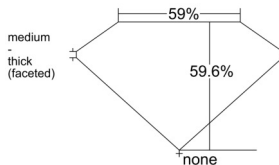

GIA®

FACSIMILE

GIA REPORT 5516175957

Verify this report at GIA.edu

GIA NATURAL DIAMOND DOSSIER®

January 09, 2025
GIA Report Number 5516175957
Shape and Cutting Style ..... Heart Brilliant
Measurements ..... 4.42 x 5.16 x 3.07 mm

GRADING RESULTS

Carat Weight ..... 0.41 carat
Color Grade ..... F
Clarity Grade VS1

ADDITIONAL GRADING INFORMATION

Polish ..... Excellent
Symmetry ..... Excellent
Fluorescence ..... None
Clarity Characteristics ..... Crystal, Feather
Inscription(s): GIA 5516175957

PROPORTIONS

Profile not to actual proportions

GRADING SCALES

GIA COLOR SCALE		GIA CLARITY SCALE	
COLORLESS	D	VERY VERY SLIGHTLY INCLUDED	FLAWLESS
	E		INTERNALLY FLAWLESS
	F		VVS₁
	G		VVS₂
	H		VS₁
	I		VS₂
	J		SI₁
	K		SI₂
	L		I₁
	M		I₂
NEAR COLORLESS	N	SLIGHTLY INCLUDED	I₃
	O		
	P		
	Q		
FAINT	R		
	S		
	T		
	U		
VERT LIGHT	V		
	W		
	X		
	Y		
LIGHT	Z