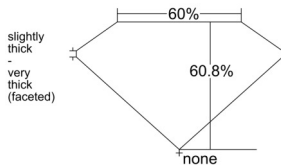

GIA®

FACSIMILE

GIA REPORT 5516179701

Verify this report at GIA.edu

GIA NATURAL DIAMOND DOSSIER®

January 28, 2025
GIA Report Number 5516179701
Shape and Cutting Style ..... Heart Brilliant
Measurements ..... 5.54 x 6.47 x 3.93 mm

GRADING RESULTS

Carat Weight ..... 0.86 carat
Color Grade ..... D
Clarity Grade VS1

ADDITIONAL GRADING INFORMATION

Polish ..... Excellent
Symmetry ..... Excellent
Fluorescence ..... None
Clarity Characteristics..... Crystal, Feather, Needle
Inscription(s): GIA 5516179701

PROPORTIONS

Profile not to actual proportions

GRADING SCALES

GIA COLOR SCALE		GIA CLARITY SCALE			
COLORLESS	D	VERY VERY SLIGHTLY INCLUDED	FLAWLESS		
	E		INTERNALLY FLAWLESS		
	F	VERY SLIGHTLY INCLUDED	VS₁		
	G		VS₂		
	H		VS₁		
	NEAR COLORLESS	I	SLIGHTLY INCLUDED	VS₂	
		J		SI₁	
		FAINT	K	INCLUDED	SI₂
			L		I₁
			M		I₂
VERT LIGHT	N	LIGHT	I₃		
	O				
	P				
	Q				
	R