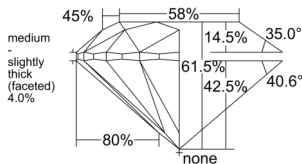

GIA®

FACSIMILE

GIA REPORT 5516184073

Verify this report at GIA.edu

GIA NATURAL DIAMOND DOSSIER®

January 10, 2025
GIA Report Number 5516184073
Shape and Cutting Style ..... Round Brilliant
Measurements ..... 4.28 - 4.30 x 2.64 mm

GRADING RESULTS

Carat Weight ..... 0.30 carat
Color Grade ..... E
Clarity Grade S11
Cut Grade ..... Excellent

ADDITIONAL GRADING INFORMATION

Polish ..... Excellent
Symmetry ..... Excellent
Fluorescence ..... None
Clarity Characteristics ..... Crystal, Feather
Inscription(s): GIA 5516184073

PROPORTIONS

Profile to actual proportions

GRADING SCALES

GIA COLOR SCALE	GIA CLARITY SCALE	GIA CUT SCALE	
D	FLAWLESS	EXCELLENT	
E	INTERNALLY FLAWLESS		
F		VVS₁	VERY GOOD
G	VVS₂		
H	VS₁	GOOD	
I	VS₂		
J	S1₁	FAIR	
K	S1₂		
L	I₁	POOR	
M			
N			
O	I₂		
P			
Q			
R	I₃		
S			
T			
U			
V			
W			
X			
Y			
Z