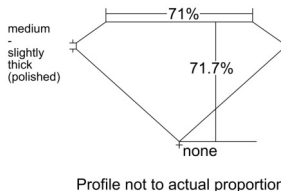

GIA®

FACSIMILE

GIA REPORT 5516210424

Verify this report at GIA.edu

GIA NATURAL DIAMOND DOSSIER®

January 15, 2025
GIA Report Number 5516210424
Shape and Cutting Style ..... Square Modified Brilliant
Measurements ..... 3.73 x 3.66 x 2.63 mm

GRADING RESULTS

Carat Weight ..... 0.30 carat
Color Grade ..... D
Clarity Grade S11

ADDITIONAL GRADING INFORMATION

Polish ..... Excellent
Symmetry ..... Very Good
Fluorescence ..... None
Clarity Characteristics ..... Crystal
Inscription(s): GIA 5516210424

PROPORTIONS

GRADING SCALES

GIA COLOR SCALE		GIA CLARITY SCALE			
COLORLESS	D	VERY VERY SLIGHTLY INCLUDED	FLAWLESS		
	E		INTERNALLY FLAWLESS		
	F	VERY SLIGHTLY INCLUDED	VVS₁		
	G		VVS₂		
	H		VS₁		
	NEAR COLORLESS	I	SLIGHTLY INCLUDED	VS₂	
		J		S1₁	
		FAINT	K	INCLUDED	S1₂
			L		I₁
			M		I₂
VERT LIGHT	N	LIGHT	I₃		
	O				
	P				
	Q				
	R				
	S				
	T				
LIGHT	U				
	V				
	W				
	X				
	Y				
	Z