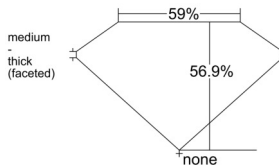

GIA®

FACSIMILE

GIA REPORT 5516216817

Verify this report at GIA.edu

GIA NATURAL DIAMOND DOSSIER®

January 17, 2025
GIA Report Number 5516216817
Shape and Cutting Style ..... Heart Brilliant
Measurements ..... 4.09 x 4.72 x 2.69 mm

GRADING RESULTS

Carat Weight ..... 0.30 carat
Color Grade ..... D
Clarity Grade VS1

ADDITIONAL GRADING INFORMATION

Polish ..... Excellent
Symmetry ..... Very Good
Fluorescence ..... None
Clarity Characteristics ..... Feather, Pinpoint
Inscription(s): GIA 5516216817

PROPORTIONS

Profile not to actual proportions

GRADING SCALES

GIA COLOR SCALE		GIA CLARITY SCALE	
COLORLESS	D	VERY VERY SLIGHTLY INCLUDED	FLAWLESS
	E		INTERNALLY FLAWLESS
	F		VVS₁
	G		VVS₂
	H		VS₁
	I		VS₂
	J		SI₁
	K		SI₂
	L		I₁
	M		I₂
NEAR COLORLESS	N	SLIGHTLY INCLUDED	I₃
	O		
	P		
	Q		
FAINT	R		
	S		
	T		
	U		
VERT LIGHT	V		
	W		
	X		
	Y		
LIGHT	Z