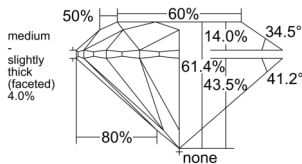

GIA®

FACSIMILE

GIA REPORT 5516220769

Verify this report at GIA.edu

GIA NATURAL DIAMOND DOSSIER®

January 16, 2025
GIA Report Number 5516220769
Shape and Cutting Style ..... Round Brilliant
Measurements ..... 4.69 - 4.70 x 2.88 mm

GRADING RESULTS

Carat Weight ..... 0.39 carat
Color Grade ..... F
Clarity Grade VS1
Cut Grade ..... Excellent

ADDITIONAL GRADING INFORMATION

Polish ..... Excellent
Symmetry ..... Excellent
Fluorescence ..... None
Clarity Characteristics ..... Crystal, Pinpoint
Inscription(s): GIA 5516220769

PROPORTIONS

Profile to actual proportions

GRADING SCALES

GIA COLOR SCALE

COLORLESS	D
	E
	F
	G
	H
	I
	J
NEAR COLORLESS	K
	L
	M
	N
	O
	P
	R
	S
	T
	U
	V
	W
	X
	Y
	Z

GIA CLARITY SCALE

FLAWLESS	VERY VERY SLIGHTLY INCLUDED	VS₁	VS₂	VS₁	VS₂	SI₁	SI₂	I₁	I₂	I₃		
											FLAWLESS	INTERNALLY FLAWLESS

GIA CUT SCALE

EXCELLENT
VERY GOOD
GOOD
FAIR
POOR