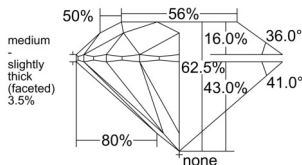

GIA®

FACSIMILE

GIA REPORT 5516257146

Verify this report at GIA.edu

GIA NATURAL DIAMOND DOSSIER®

January 22, 2025
GIA Report Number 5516257146
Shape and Cutting Style ..... Round Brilliant
Measurements ..... 5.26 - 5.28 x 3.30 mm

GRADING RESULTS

Carat Weight ..... 0.56 carat
Color Grade ..... H
Clarity Grade S11
Cut Grade ..... Excellent

ADDITIONAL GRADING INFORMATION

Polish ..... Excellent
Symmetry ..... Excellent
Fluorescence ..... None
Clarity Characteristics..... Crystal, Cloud, Needle, Feather
Inscription(s): GIA 5516257146

PROPORTIONS

Profile to actual proportions