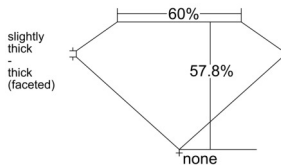

GIA®

FACSIMILE

GIA REPORT 5516272745

Verify this report at GIA.edu

GIA NATURAL DIAMOND DOSSIER®

January 24, 2025
GIA Report Number 5516272745
Shape and Cutting Style ..... Marquise Brilliant
Measurements ..... 8.69 x 4.14 x 2.40 mm

GRADING RESULTS

Carat Weight ..... 0.50 carat
Color Grade ..... D
Clarity Grade VS2

ADDITIONAL GRADING INFORMATION

Polish ..... Excellent
Symmetry ..... Very Good
Fluorescence ..... None
Clarity Characteristics..... Crystal, Feather
Inscription(s): GIA 5516272745

PROPORTIONS

Profile not to actual proportions

GRADING SCALES

GIA COLOR SCALE		GIA CLARITY SCALE	
COLORLESS	D	VERY VERY SLIGHTLY INCLUDED	FLAWLESS
	E		INTERNALLY FLAWLESS
	F		VVS₁
	G		VVS₂
	H		VS₁
	I		VS₂
	J		SI₁
	K		SI₂
	L		I₁
	M		I₂
NEAR COLORLESS	N	SLIGHTLY INCLUDED	I₃
	O		
	P		
	Q		
FAINT	R		
	S		
	T		
	U		
VERT LIGHT	V		
	W		
	X		
	Y		
LIGHT	Z