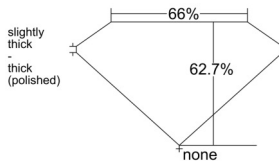

GIA®

FACSIMILE

GIA REPORT 5516280005

Verify this report at GIA.edu

GIA NATURAL DIAMOND DOSSIER®

January 24, 2025
GIA Report Number 5516280005
Shape and Cutting Style ..... Emerald Cut
Measurements ..... 4.44 x 3.26 x 2.04 mm

GRADING RESULTS

Carat Weight ..... 0.30 carat
Color Grade ..... E
Clarity Grade VVS2

ADDITIONAL GRADING INFORMATION

Polish ..... Excellent
Symmetry ..... Very Good
Fluorescence ..... Medium Blue
Clarity Characteristics..... Pinpoint, Cloud, Surface Graining
Inscription(s): GIA 5516280005

PROPORTIONS

Profile not to actual proportions

GRADING SCALES

GIA COLOR SCALE		GIA CLARITY SCALE			
COLORLESS	D	VERY VERY SLIGHTLY INCLUDED	FLAWLESS		
	E		INTERNALLY FLAWLESS		
	F	VERY SLIGHTLY INCLUDED	VVS₁		
	G		VVS₂		
	H		VS₁		
	NEAR COLORLESS	I	SLIGHTLY INCLUDED	VS₂	
		J		SI₁	
		FAINT	K	INCLUDED	SI₂
			L		I₁
			M		I₂
VERT LIGHT	N	LIGHT	I₃		
	O				
	P				
	Q				
	R