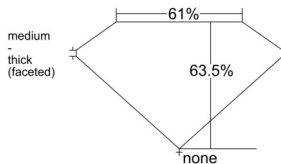

GIA®

FACSIMILE

GIA REPORT 5516280629

Verify this report at GIA.edu

GIA NATURAL DIAMOND DOSSIER®

January 24, 2025
GIA Report Number 5516280629
Shape and Cutting Style ..... Oval Brilliant
Measurements ..... 5.64 x 4.19 x 2.66 mm

GRADING RESULTS

Carat Weight ..... 0.40 carat
Color Grade ..... D
Clarity Grade VS1

ADDITIONAL GRADING INFORMATION

Polish ..... Very Good
Symmetry ..... Very Good
Fluorescence ..... Medium Blue
Clarity Characteristics..... Crystal, Cloud, Pinpoint
Inscription(s): GIA 5516280629

PROPORTIONS

Profile not to actual proportions

GRADING SCALES

GIA COLOR SCALE		GIA CLARITY SCALE			
COLORLESS	D	NEAR COLORLESS	FLAWLESS		
	E		INTERNALLY FLAWLESS		
	F		VERY VERY SLIGHTLY INCLUDED	VVS₁	
	G			VVS₂	
	H		VERY SLIGHTLY INCLUDED	VS₁	
	I			VS₂	
	J			SLIGHTLY INCLUDED	SI₁
	K		SI₂		
	FANT		L	LIGHT	I₁
			M		I₂
N		I₃			
O					
P					
Q					
R