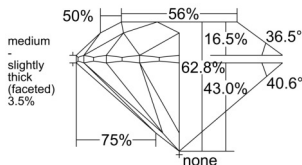

GIA®

FACSIMILE

GIA REPORT 5516288308

Verify this report at GIA.edu

GIA NATURAL DIAMOND DOSSIER®

January 27, 2025
GIA Report Number 5516288308
Shape and Cutting Style ..... Round Brilliant
Measurements ..... 6.14 - 6.17 x 3.86 mm

GRADING RESULTS

Carat Weight ..... 0.90 carat
Color Grade ..... F
Clarity Grade S11
Cut Grade ..... Excellent

ADDITIONAL GRADING INFORMATION

Polish ..... Excellent
Symmetry ..... Excellent
Fluorescence ..... None
Clarity Characteristics..... Cloud, Crystal, Feather
Inscription(s): GIA 5516288308

PROPORTIONS

GRADING SCALES

GIA COLOR SCALE

COLOREDNESS	D
	E
	F
	G
	H
	I
	J
NEAR COLORLESS	K
	L
FAIN	M
	N
	O
	P
VERY LIGHT	Q
	R
	S
	T
	U
	V
	W
	X
	Y
LIGHT	Z

GIA CLARITY SCALE

FLAWLESS	INTERNAL FLAWLESS	
		FLAWLESS
VERY VERY SLIGHTLY INCLUDED	VVS₁	
	VVS₂	
VERY SLIGHTLY INCLUDED	VS₁	
	VS₂	
SLIGHTLY INCLUDED	SI₁	
	SI₂	
INCLUDED	I₁	
	I₂	
	I₃	

GIA CUT SCALE

EXCELLENT
VERY GOOD
GOOD
FAIR
POOR