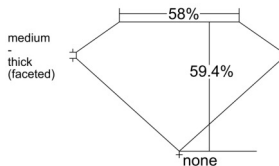

GIA®

FACSIMILE

GIA REPORT 5516305013

Verify this report at GIA.edu

GIA NATURAL DIAMOND DOSSIER®

January 29, 2025
GIA Report Number 5516305013
Shape and Cutting Style ..... Heart Brilliant
Measurements ..... 4.17 x 4.65 x 2.76 mm

GRADING RESULTS

Carat Weight ..... 0.31 carat
Color Grade ..... F
Clarity Grade VVS1

ADDITIONAL GRADING INFORMATION

Polish ..... Excellent
Symmetry ..... Excellent
Fluorescence ..... None
Clarity Characteristics ..... Pinpoint, Feather
Inscription(s): GIA 5516305013

PROPORTIONS

Profile not to actual proportions

GRADING SCALES

GIA COLOR SCALE		GIA CLARITY SCALE			
COLORLESS	D	VERY VERY SLIGHTLY INCLUDED	FLAWLESS		
	E		INTERNALLY FLAWLESS		
	F	VERY SLIGHTLY INCLUDED	VVS₁		
	G		VVS₂		
	H		VS₁		
	NEAR COLORLESS	I	SLIGHTLY INCLUDED	VS₂	
		J		SI₁	
		FAINT	K	INCLUDED	SI₂
			L		I₁
			M		I₂
VERT LIGHT	N	LIGHT	I₃		
	O				
	P				
	Q				
	R