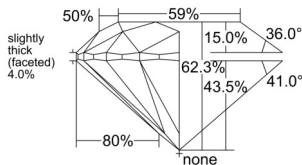

GIA®

FACSIMILE

GIA REPORT 5516322959

Verify this report at GIA.edu

GIA NATURAL DIAMOND DOSSIER®

January 30, 2025
GIA Report Number 5516322959
Shape and Cutting Style ..... Round Brilliant
Measurements ..... 5.34 - 5.38 x 3.34 mm

GRADING RESULTS

Carat Weight ..... 0.60 carat
Color Grade ..... G
Clarity Grade VS1
Cut Grade ..... Excellent

ADDITIONAL GRADING INFORMATION

Polish ..... Excellent
Symmetry ..... Excellent
Fluorescence ..... Strong Blue
Clarity Characteristics..... Crystal, Cloud, Needle, Pinpoint
Inscription(s): GIA 5516322959

PROPORTIONS

Profile to actual proportions