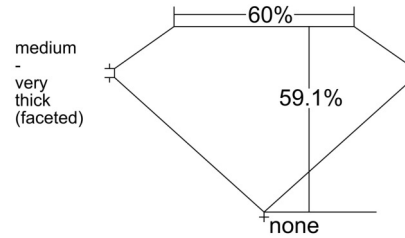

GIA NATURAL DIAMOND GRADING REPORT

February 03, 2025  
 GIA Report Number ..... 5516343488  
 Shape and Cutting Style ..... Heart Brilliant  
 Measurements ..... 7.94 x 8.95 x 5.29 mm

GRADING RESULTS

Carat Weight ..... 2.21 carat  
 Color Grade ..... E  
 Clarity Grade ..... VS2

ADDITIONAL GRADING INFORMATION

Polish ..... Excellent  
 Symmetry ..... Excellent  
 Fluorescence ..... None  
 Inscription(s): GIA 5516343488  
 Comments: Pinpoints are not shown.

PROPORTIONS

Profile not to actual proportions

CLARITY CHARACTERISTICS

KEY TO SYMBOLS\*

- Crystal
- ◡ Indented Natural
- ⋈ Feather
- △ Natural
- ⋈ Needle
- ☉ Cloud

\* Red symbols denote internal characteristics (inclusions). Green or black symbols denote external characteristics (blemishes). Diagram is an approximate representation of the diamond, and symbols shown indicate type, position, and approximate size of clarity characteristics. All clarity characteristics may not be shown. Details of finish are not shown.