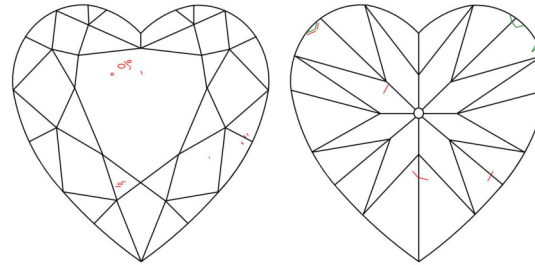

GIA NATURAL DIAMOND GRADING REPORT

February 03, 2025  
 GIA Report Number ..... 5516343488  
 Shape and Cutting Style ..... Heart Brilliant  
 Measurements ..... 7.94 x 8.95 x 5.29 mm

GRADING RESULTS

Carat Weight ..... 2.21 carat  
 Color Grade ..... E  
 Clarity Grade ..... VS2

ADDITIONAL GRADING INFORMATION

Polish ..... Excellent  
 Symmetry ..... Excellent  
 Fluorescence ..... None  
 Inscription(s): GIA 5516343488  
 Comments: Pinpoints are not shown.

PROPORTIONS

Profile not to actual proportions

CLARITY CHARACTERISTICS

KEY TO SYMBOLS\*

- Crystal
- ◡ Indented Natural
- ⋈ Feather
- △ Natural
- ⋈ Needle
- ☉ Cloud

\* Red symbols denote internal characteristics (inclusions). Green or black symbols denote external characteristics (blemishes). Diagram is an approximate representation of the diamond, and symbols shown indicate type, position, and approximate size of clarity characteristics. All clarity characteristics may not be shown. Details of finish are not shown.