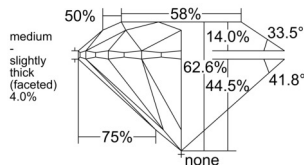

GIA®

FACSIMILE

GIA REPORT

5516371404

Verify this report at GIA.edu

GIA NATURAL DIAMOND DOSSIER®

February 06, 2025
GIA Report Number 5516371404
Shape and Cutting Style ..... Round Brilliant
Measurements ..... 4.27 - 4.30 x 2.69 mm

GRADING RESULTS

Carat Weight ..... 0.30 carat
Color Grade ..... G
Clarity Grade VS1
Cut Grade ..... Excellent

ADDITIONAL GRADING INFORMATION

Polish ..... Excellent
Symmetry ..... Excellent
Fluorescence ..... None
Clarity Characteristics..... Crystal, Feather, Cloud, Pinpoint
Inscription(s): GIA 5516371404

PROPORTIONS

Profile to actual proportions