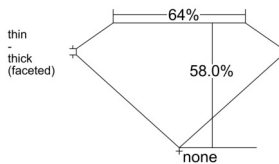

GIA®

FACSIMILE

GIA REPORT 5516379382

Verify this report at GIA.edu

GIA NATURAL DIAMOND DOSSIER®

February 07, 2025
GIA Report Number 5516379382
Shape and Cutting Style ..... Pear Brilliant
Measurements ..... 6.49 x 3.68 x 2.13 mm

GRADING RESULTS

Carat Weight ..... 0.30 carat
Color Grade ..... D
Clarity Grade VS2

ADDITIONAL GRADING INFORMATION

Polish ..... Very Good
Symmetry ..... Good
Fluorescence ..... None
Clarity Characteristics ..... Crystal
Inscription(s): GIA 5516379382

PROPORTIONS

Profile not to actual proportions

GRADING SCALES

GIA COLOR SCALE		GIA CLARITY SCALE			
COLORLESS	D	VERY VERY SLIGHTLY INCLUDED	FLAWLESS		
	E		INTERNALLY FLAWLESS		
	F	VERY SLIGHTLY INCLUDED	VVS₁		
	G		VVS₂		
	H		VS₁		
	NEAR COLORLESS	I	SLIGHTLY INCLUDED	VS₂	
		J		SI₁	
		FAINT	K	INCLUDED	SI₂
			L		I₁
			M		I₂
VERT LIGHT	N	LIGHT	I₃		
	O				
	P				
	Q				
	R				
	S				
LIGHT	T				
	U				
	V				
	W				
	X				
Y					
Z