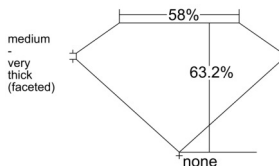

GIA®

FACSIMILE

GIA REPORT 5516384586

Verify this report at GIA.edu

GIA NATURAL DIAMOND DOSSIER®

February 07, 2025
GIA Report Number 5516384586
Shape and Cutting Style ..... Oval Brilliant
Measurements ..... 5.33 x 3.93 x 2.48 mm

GRADING RESULTS

Carat Weight ..... 0.33 carat
Color Grade ..... D
Clarity Grade VS1

ADDITIONAL GRADING INFORMATION

Polish ..... Excellent
Symmetry ..... Good
Fluorescence ..... Medium Blue
Clarity Characteristics ..... Crystal, Pinpoint
Inspection(s): GIA 5516384586

PROPORTIONS

Profile not to actual proportions

GRADING SCALES

GIA COLOR SCALE		GIA CLARITY SCALE			
COLORLESS	D	VERY VERY SLIGHTLY INCLUDED	FLAWLESS		
	E		INTERNALLY FLAWLESS		
	F	VERY SLIGHTLY INCLUDED	VVS₁		
	G		VVS₂		
	H		VS₁		
	NEAR COLORLESS	I	SLIGHTLY INCLUDED	VS₂	
		J		SI₁	
		FAINT	K	INCLUDED	SI₂
			L		I₁
			M		I₂
VERT LIGHT	N	LIGHT	I₃		
	O				
	P				
	Q				
	R				
	S				
	T				
LIGHT	U				
	V				
	W				
	X				
Y					
Z