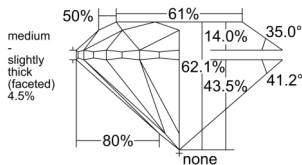

GIA®

FACSIMILE

GIA REPORT 5516459996

Verify this report at GIA.edu

GIA NATURAL DIAMOND DOSSIER®

February 19, 2025
GIA Report Number 5516459996
Shape and Cutting Style ..... Round Brilliant
Measurements ..... 5.10 - 5.13 x 3.18 mm

GRADING RESULTS

Carat Weight ..... 0.52 carat
Color Grade ..... G
Clarity Grade VVS1
Cut Grade ..... Excellent

ADDITIONAL GRADING INFORMATION

Polish ..... Excellent
Symmetry ..... Excellent
Fluorescence ..... None
Clarity Characteristics ..... Pinpoint, Feather
Inscription(s): GIA 5516459996

PROPORTIONS

Profile to actual proportions