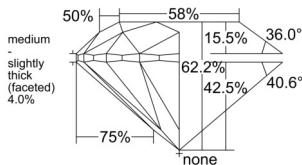

GIA®

FACSIMILE

GIA REPORT 5516472291

Verify this report at GIA.edu

GIA NATURAL DIAMOND DOSSIER®

February 19, 2025
GIA Report Number 5516472291
Shape and Cutting Style ..... Round Brilliant
Measurements ..... 5.91 - 5.94 x 3.69 mm

GRADING RESULTS

Carat Weight ..... 0.81 carat
Color Grade ..... J
Clarity Grade S11
Cut Grade ..... Excellent

ADDITIONAL GRADING INFORMATION

Polish ..... Excellent
Symmetry ..... Excellent
Fluorescence ..... Strong Blue
Clarity Characteristics ..... Twinning Wisp
Inscription(s): GIA 5516472291

PROPORTIONS

GRADING SCALES

GIA COLOR SCALE

COLORESS	D
	E
	F
	G
	H
	I
	J
NEAR COLORESS	K
	L
FANIT	M
	N
	O
	P
	Q
VERY LIGHT	R
	S
	T
	U
	V
	W
	X
	Y
LIGHT	Z

GIA CLARITY SCALE

FLAWLESS	VERY VERY SLIGHTLY INCLUDED	VS₁	VS₂	SLIGHTLY INCLUDED	SI₁	SI₂	I₁	I₂	I₃	
										VERY SLIGHTLY INCLUDED
INTERNALLY FLAWLESS										

GIA CUT SCALE

EXCELLENT
VERY GOOD
GOOD
FAIR
POOR