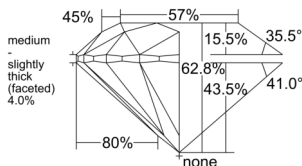

GIA®

FACSIMILE

GIA REPORT 5516574123

Verify this report at GIA.edu

GIA NATURAL DIAMOND DOSSIER®

March 06, 2025
GIA Report Number 5516574123
Shape and Cutting Style ..... Round Brilliant
Measurements ..... 6.11 - 6.15 x 3.85 mm

GRADING RESULTS

Carat Weight ..... 0.90 carat
Color Grade ..... F
Clarity Grade VS1
Cut Grade ..... Excellent

ADDITIONAL GRADING INFORMATION

Polish ..... Excellent
Symmetry ..... Excellent
Fluorescence ..... Faint
Clarity Characteristics..Crystal, Cloud, Pinpoint, Indented Natural
Inspection(s): GIA 5516574123

PROPORTIONS

Profile to actual proportions

GRADING SCALES

GIA COLOR SCALE

COLORLESS	D
	E
	F
	G
	H
	I
	J
NEAR COLORLESS	K
	L
FAIN	M
	N
	O
	P
VERY LIGHT	Q
	R
	S
	T
	U
	V
	W
	X
	Y
LIGHT	Z

GIA CLARITY SCALE

	FLAWLESS
	INTERNALLY FLAWLESS
VERY VERY SLIGHTLY INCLUDED	VVS₁
	VVS₂
VERY SLIGHTLY INCLUDED	VS₁
	VS₂
SLIGHTLY INCLUDED	SI₁
	SI₂
INCLUDED	I₁
	I₂
	I₃

GIA CUT SCALE

	EXCELLENT
	VERY GOOD
	GOOD
	FAIR
	POOR