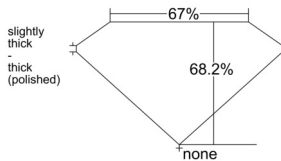

GIA®

FACSIMILE

GIA REPORT 5516683507

Verify this report at GIA.edu

GIA NATURAL DIAMOND DOSSIER®

March 21, 2025
GIA Report Number 5516683507
Shape and Cutting Style ..... Emerald Cut
Measurements ..... 5.08 x 3.39 x 2.31 mm

GRADING RESULTS

Carat Weight ..... 0.41 carat
Color Grade ..... F
Clarity Grade ..... Flawless

ADDITIONAL GRADING INFORMATION

Polish ..... Excellent
Symmetry ..... Very Good
Fluorescence ..... None
Clarity Characteristics ..... None
Inscription(s): GIA 5516683507

PROPORTIONS

Profile not to actual proportions

GRADING SCALES

GIA COLOR SCALE		GIA CLARITY SCALE			
COLORLESS	D	VERY VERY SLIGHTLY INCLUDED	FLAWLESS		
	E		INTERNALLY FLAWLESS		
	F	VERY SLIGHTLY INCLUDED	VVS₁		
	G		VVS₂		
	H		VS₁		
	NEAR COLORLESS	I	SLIGHTLY INCLUDED	VS₂	
		J		SI₁	
		FAINT	K	INCLUDED	SI₂
			L		I₁
			M		I₂
VERT LIGHT	N	LIGHT	I₃		
	O				
	P				
	Q				
	R