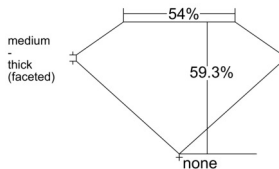

GIA®

FACSIMILE

GIA REPORT 5516691798

Verify this report at GIA.edu

GIA NATURAL DIAMOND DOSSIER®

March 21, 2025
GIA Report Number 5516691798
Shape and Cutting Style ..... Heart Brilliant
Measurements ..... 5.33 x 5.86 x 3.47 mm

GRADING RESULTS

Carat Weight ..... 0.60 carat
Color Grade I
Clarity Grade S11

ADDITIONAL GRADING INFORMATION

Polish ..... Excellent
Symmetry ..... Excellent
Fluorescence ..... Medium Blue
Clarity Characteristics ..... Twinning Wisp
Inspection(s): GIA 5516691798

PROPORTIONS

Profile not to actual proportions

GRADING SCALES

GIA COLOR SCALE		GIA CLARITY SCALE			
COLORLESS	D	VERY VERY SLIGHTLY INCLUDED	FLAWLESS		
	E		INTERNALLY FLAWLESS		
	F	VERY SLIGHTLY INCLUDED	VVS₁		
	G		VVS₂		
	H		VS₁		
	NEAR COLORLESS	I	SLIGHTLY INCLUDED	VS₂	
		J		S1₁	
		FAINT	K	INCLUDED	S1₂
			L		I₁
			M		I₂
VERTICALLY LIGHT	N	LIGHT	I₃		
	O				
	P				
	Q				
	R