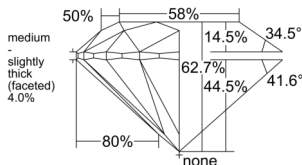

GIA®

FACSIMILE

GIA REPORT 5516980485

Verify this report at GIA.edu

GIA NATURAL DIAMOND DOSSIER®

April 26, 2025
GIA Report Number 5516980485
Shape and Cutting Style ..... Round Brilliant
Measurements ..... 5.68 - 5.71 x 3.57 mm

GRADING RESULTS

Carat Weight ..... 0.71 carat
Color Grade ..... D
Clarity Grade VVS1
Cut Grade ..... Excellent

ADDITIONAL GRADING INFORMATION

Polish ..... Excellent
Symmetry ..... Excellent
Fluorescence ..... Strong Blue
Clarity Characteristics ..... Pinpoint
Inscription(s): GIA 5516980485

PROPORTIONS

Profile to actual proportions