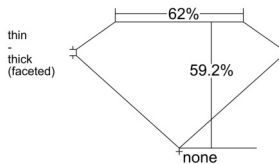

GIA®

FACSIMILE

GIA REPORT 5523014406

Verify this report at GIA.edu

GIA NATURAL DIAMOND DOSSIER®

April 30, 2025
GIA Report Number 5523014406
Shape and Cutting Style ..... Pear Brilliant
Measurements ..... 6.67 x 3.73 x 2.21 mm

GRADING RESULTS

Carat Weight ..... 0.31 carat
Color Grade ..... H
Clarity Grade VVS1

ADDITIONAL GRADING INFORMATION

Polish ..... Excellent
Symmetry ..... Very Good
Fluorescence ..... Faint
Clarity Characteristics ..... Pinpoint, Cavity
Inscription(s): GIA 5523014406

PROPORTIONS

Profile not to actual proportions

GRADING SCALES

GIA COLOR SCALE		GIA CLARITY SCALE			
COLORLESS	D	VERY VERY SLIGHTLY INCLUDED	FLAWLESS		
	E		INTERNALLY FLAWLESS		
	F	VERY SLIGHTLY INCLUDED	VVS₁		
	G		VVS₂		
	H		VS₁		
	NEAR COLORLESS	I	SLIGHTLY INCLUDED	VS₂	
		J		SI₁	
		FAINT	K	INCLUDED	SI₂
			L		I₁
			M		I₂
VERT LIGHT	N		INCLUDED	I₃	
	O				
	P				
	Q				
	R				
	LIGHT	S			
		T			
U					
	V				
	W				
	X				
	Y				
	Z