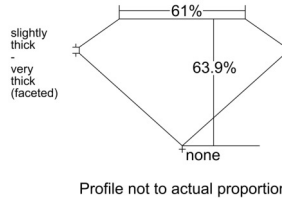

GIA®

FACSIMILE

GIA REPORT 5523266833

Verify this report at GIA.edu

GIA NATURAL DIAMOND DOSSIER®

May 26, 2025
GIA Report Number 5523266833
Shape and Cutting Style ..... Oval Brilliant
Measurements ..... 7.31 x 5.02 x 3.21 mm

GRADING RESULTS

Carat Weight ..... 0.80 carat
Color Grade ..... K
Clarity Grade VVS2

ADDITIONAL GRADING INFORMATION

Polish ..... Excellent
Symmetry ..... Excellent
Fluorescence ..... None
Clarity Characteristics..... Cloud, Indented Natural
Inscription(s): GIA 5523266833

PROPORTIONS

GRADING SCALES

GIA COLOR SCALE		GIA CLARITY SCALE			
COLORLESS	D	VERY VERY SLIGHTLY INCLUDED	FLAWLESS		
	E		INTERNALLY FLAWLESS		
	F		VVS₁		
	G		VVS₂		
	NEAR COLORLESS	H	VERY SLIGHTLY INCLUDED	VS₁	
		I		VS₂	
		FAINT	J	SLIGHTLY INCLUDED	I₁
			K		I₂
	L		I₃		
	M				
N					
O					
VERT LIGHT	P	INCLUDED			
	Q				
	R				
	S				
	T				
	U				
	V				
	W				
LIGHT	X				
	Y				
Z