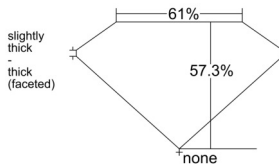

GIA®

FACSIMILE

GIA REPORT 5523267601

Verify this report at GIA.edu

GIA NATURAL DIAMOND DOSSIER®

May 24, 2025
GIA Report Number 5523267601
Shape and Cutting Style ..... Heart Brilliant
Measurements ..... 5.39 x 6.31 x 3.62 mm

GRADING RESULTS

Carat Weight ..... 0.70 carat
Color Grade ..... F
Clarity Grade VS2

ADDITIONAL GRADING INFORMATION

Polish ..... Excellent
Symmetry ..... Very Good
Fluorescence ..... Medium Blue
Clarity Characteristics ..... Crystal, Cloud
Inscription(s): GIA 5523267601

PROPORTIONS

Profile not to actual proportions

GRADING SCALES

GIA COLOR SCALE		GIA CLARITY SCALE			
COLORLESS	D	VERY VERY SLIGHTLY INCLUDED	FLAWLESS		
	E		INTERNALLY FLAWLESS		
	F	VERY SLIGHTLY INCLUDED	VVS₁		
	G		VVS₂		
	H		VS₁		
	NEAR COLORLESS	I	SLIGHTLY INCLUDED	VS₂	
		J		SI₁	
		FAINT	K	INCLUDED	SI₂
			L		I₁
			M		I₂
VERT LIGHT	N		LIGHT	I₃	
	O				
	P				
	Q				
	R