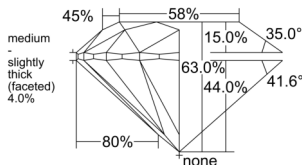

GIA®

FACSIMILE

GIA REPORT 5523276966

Verify this report at GIA.edu

GIA NATURAL DIAMOND DOSSIER®

May 26, 2025
GIA Report Number 5523276966
Shape and Cutting Style ..... Round Brilliant
Measurements ..... 5.37 - 5.41 x 3.39 mm

GRADING RESULTS

Carat Weight ..... 0.60 carat
Color Grade ..... F
Clarity Grade VS1
Cut Grade ..... Excellent

ADDITIONAL GRADING INFORMATION

Polish ..... Excellent
Symmetry ..... Excellent
Fluorescence ..... Strong Blue
Clarity Characteristics..... Crystal, Feather, Pinpoint
Inscription(s): GIA 5523276966

PROPORTIONS

Profile to actual proportions