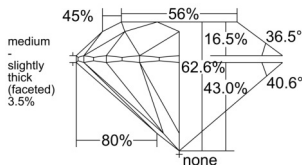

GIA®

FACSIMILE

GIA REPORT 5523284686

Verify this report at GIA.edu

GIA NATURAL DIAMOND DOSSIER®

May 27, 2025
GIA Report Number 5523284686
Shape and Cutting Style ..... Round Brilliant
Measurements ..... 5.31 - 5.33 x 3.33 mm

GRADING RESULTS

Carat Weight ..... 0.58 carat
Color Grade ..... D
Clarity Grade VS1
Cut Grade ..... Excellent

ADDITIONAL GRADING INFORMATION

Polish ..... Excellent
Symmetry ..... Excellent
Fluorescence ..... Faint
Clarity Characteristics..... Crystal, Needle, Pinpoint
Inscription(s): GIA 5523284686

PROPORTIONS

GRADING SCALES

GIA COLOR SCALE	GIA CLARITY SCALE	GIA CUT SCALE
COLOURLESS D	FLAWLESS	EXCELLENT
E	INTERNALLY FLAWLESS	
F	VVS₁	VERY GOOD
G		
H	VS₁	GOOD
I		
J	VS₂	FAIR
K		
L	SI₁	POOR
M		
N	I₁	
O		
P	I₂	
Q		
R	I₃	
S		
T		
U		
V		
W		
X		
Y		
Z